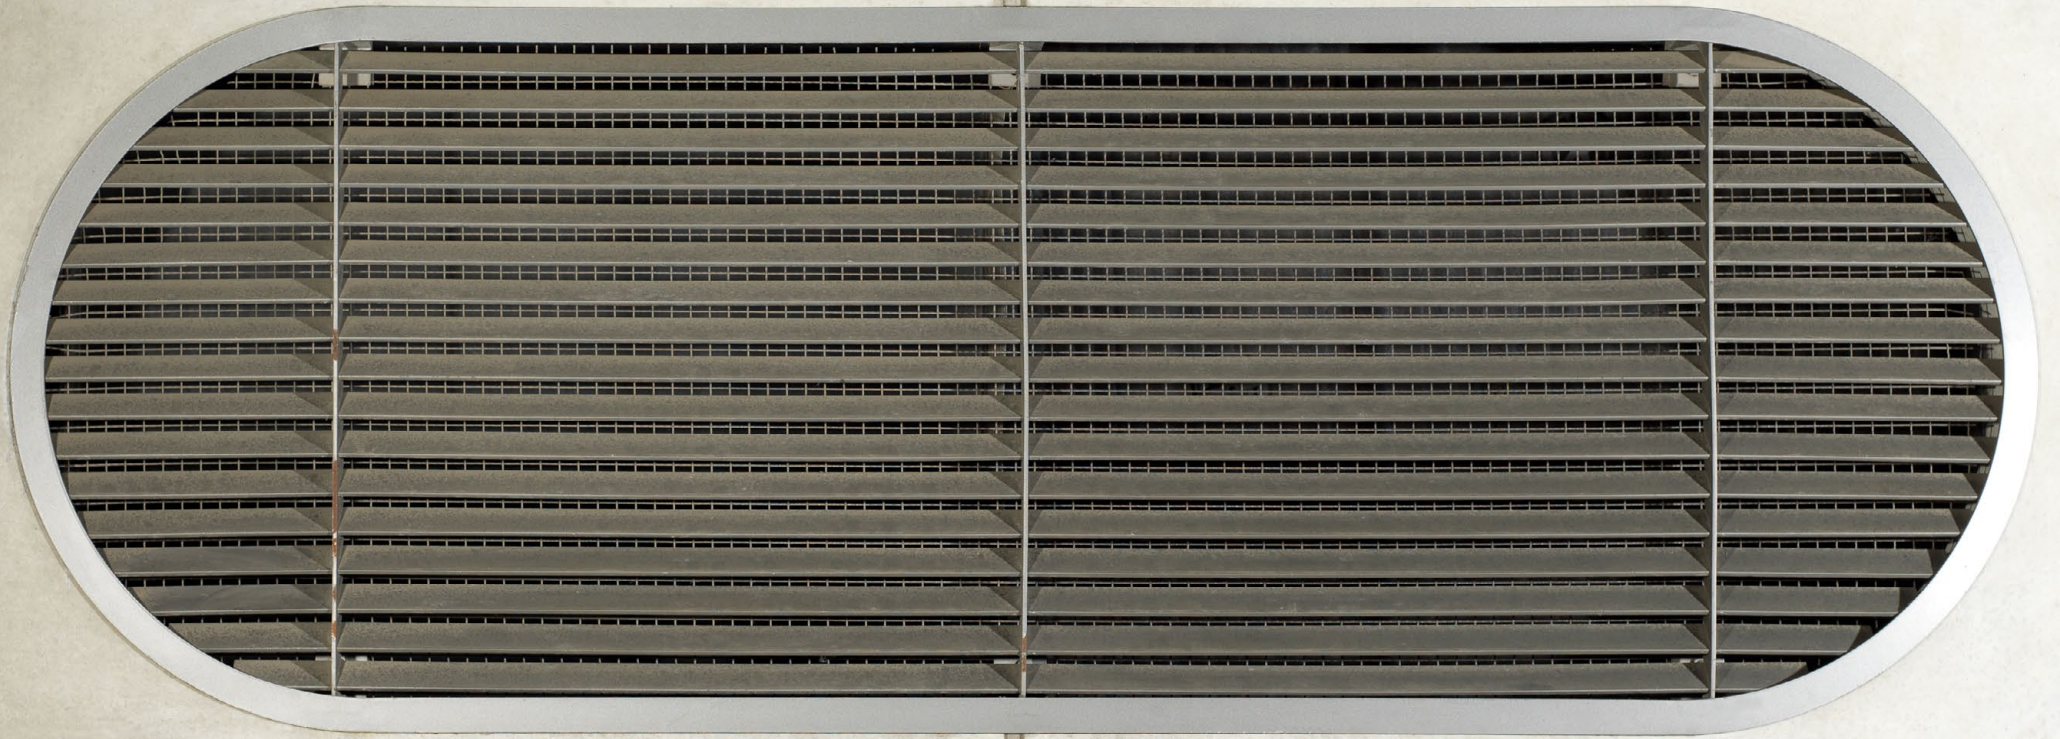

BLUE
SKY
CON
CRETE

PHOTOGRAPHY
CHRISTIAN BOHNENKAMP
WWW.BOHNENKAMP.TV

DRESSES
IRINA ROHPETER
WWW.IRINAROHPIETER.DE

MODEL
CRISTINA MARIA SARACUT
MOST WANTED MODELS

BLUE SKY CONCRETE

CREDITS

PHOTOGRAPHY: CHRISTIAN BOHNENKAMP
(WWW.BOHNEKAMP.TV)
DRESSES: IRINA ROHPETER
(WWW.IRINAROHPEER.DE)
MODEL: CRISTINA MARIA SARACUT
(MOST WANTED MODELS)